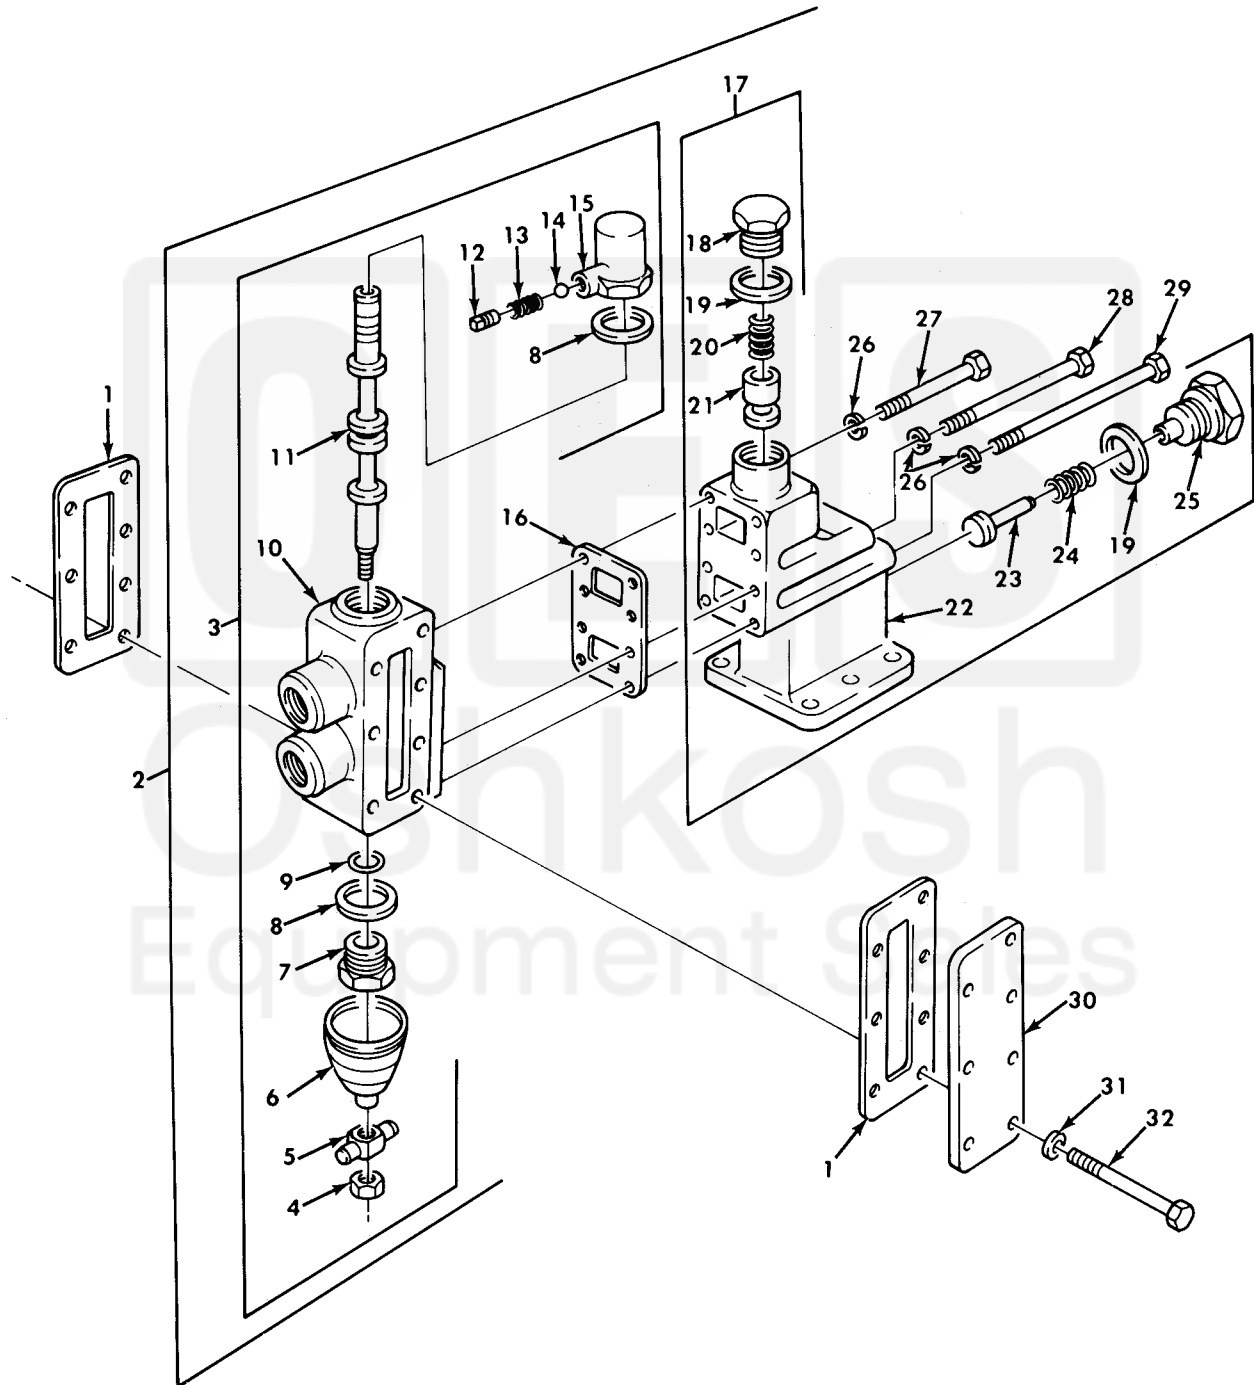

UNIT, DIRECT SUPPORT, AND GENERAL SUPPORT MAINTENANCE
REPAIR PARTS AND SPECIAL TOOLS LIST
TRUCK, 5-TON, 6X6, M809 SERIES TRUCKS (DIESEL)

Figure 381. Dump Hoist Control Valve Assembly and Mounting Hardware.